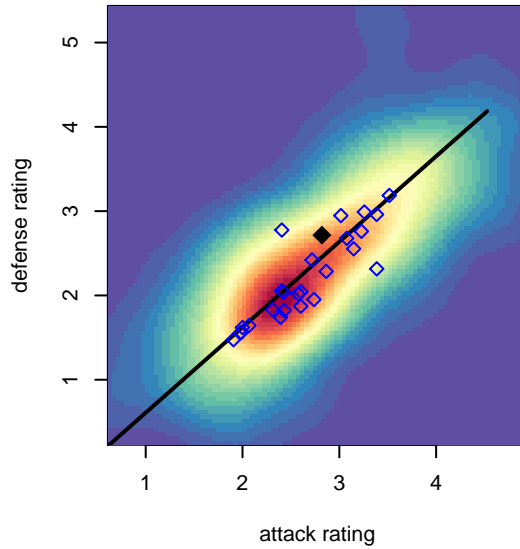

**attack and defense rating
relative to others at age
and all opponents in last 13 months**