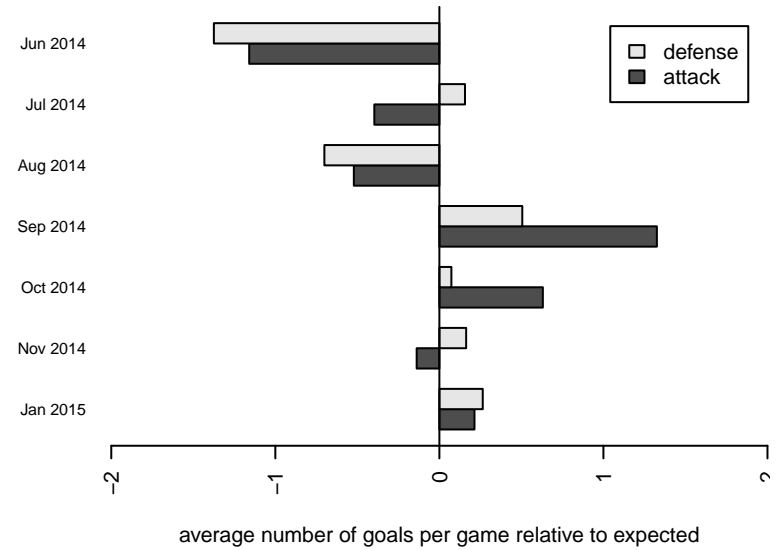

Performance relative to 13 month average