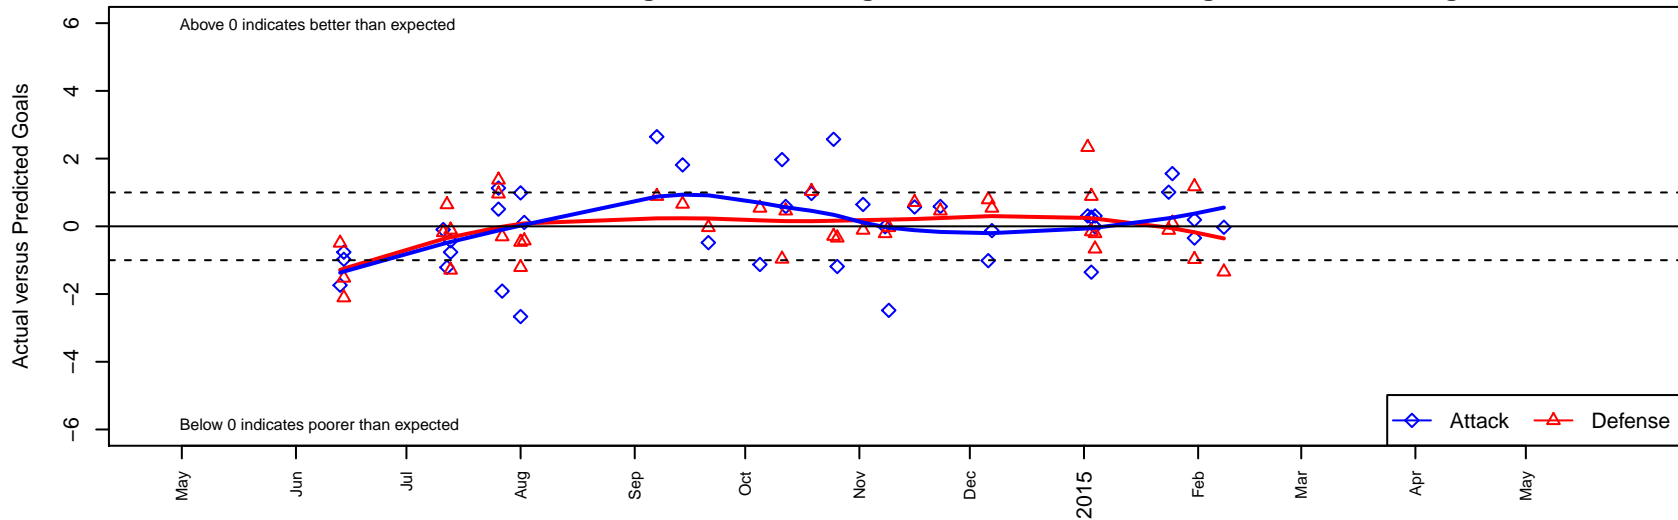

WA Rush Nero B98

Washington Rush SC
 Everett, WA
 B98 total strength=1599
 attack=16.78 defense=15.11
 fall league = RCL B98 Div 4

alt names used:
 WASHINGTON RUSH B98 NERO (WA)
 WASHINGTON RUSH B98 NERO (WA)
 WA Rush B98 Nero
 WA Rush B98 Nero
 Washington Rush B98 Nero B
 WASHINGTON RUSH B98 NERO (WA)
 Washington Rush B98 Nero B

WA Rush Nero B98
 Dots are actual minus expected GF (blue circles) and GA (red triangles).
 Blue line is smoothed change in attack strength. Red is smoothed change in defense strength.

**attack and defense variance (black dot)
relative to other teams
and top 10 in region**