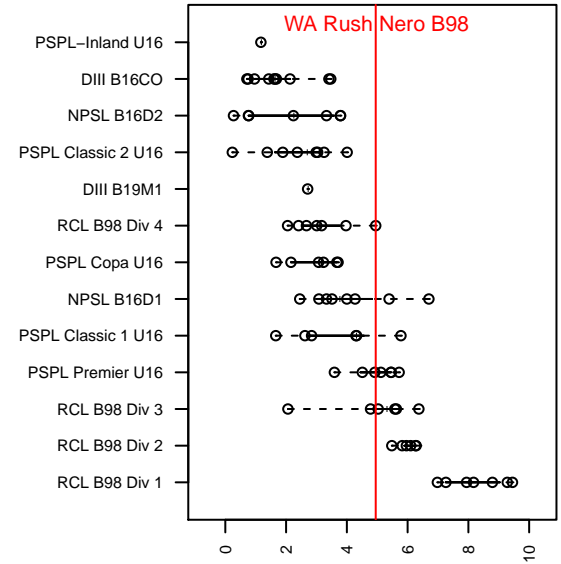

**attack and defense rating
relative to others at age
and all opponents in last 13 months**