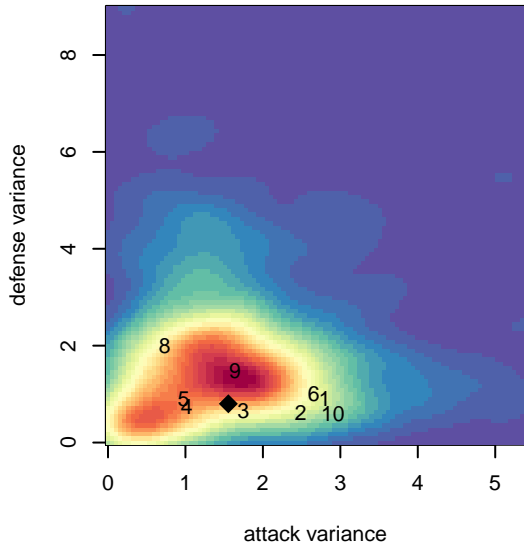

WA Rush Nero B98

Washington Rush SC
 Everett, WA
 B98 total strength=1599
 attack=16.78 defense=15.11
 fall league = RCL B98 Div 4

alt names used:
 WASHINGTON RUSH B98 NERO (WA)
 WASHINGTON RUSH B98 NERO (WA)
 WA Rush B98 Nero
 WA Rush B98 Nero
 Washington Rush B98 Nero B
 WASHINGTON RUSH B98 NERO (WA)
 Washington Rush B98 Nero B

WA Rush Nero B98
 Dots are actual minus expected GF (blue circles) and GA (red triangles).
 Blue line is smoothed change in attack strength. Red is smoothed change in defense strength.

**attack and defense variance (black dot)
relative to other teams
and top 10 in region**