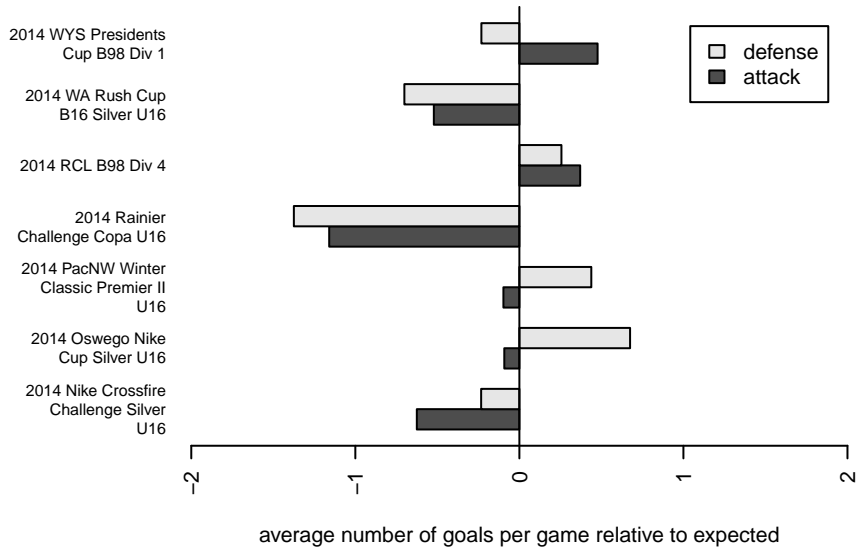

Performance relative to 13 month average